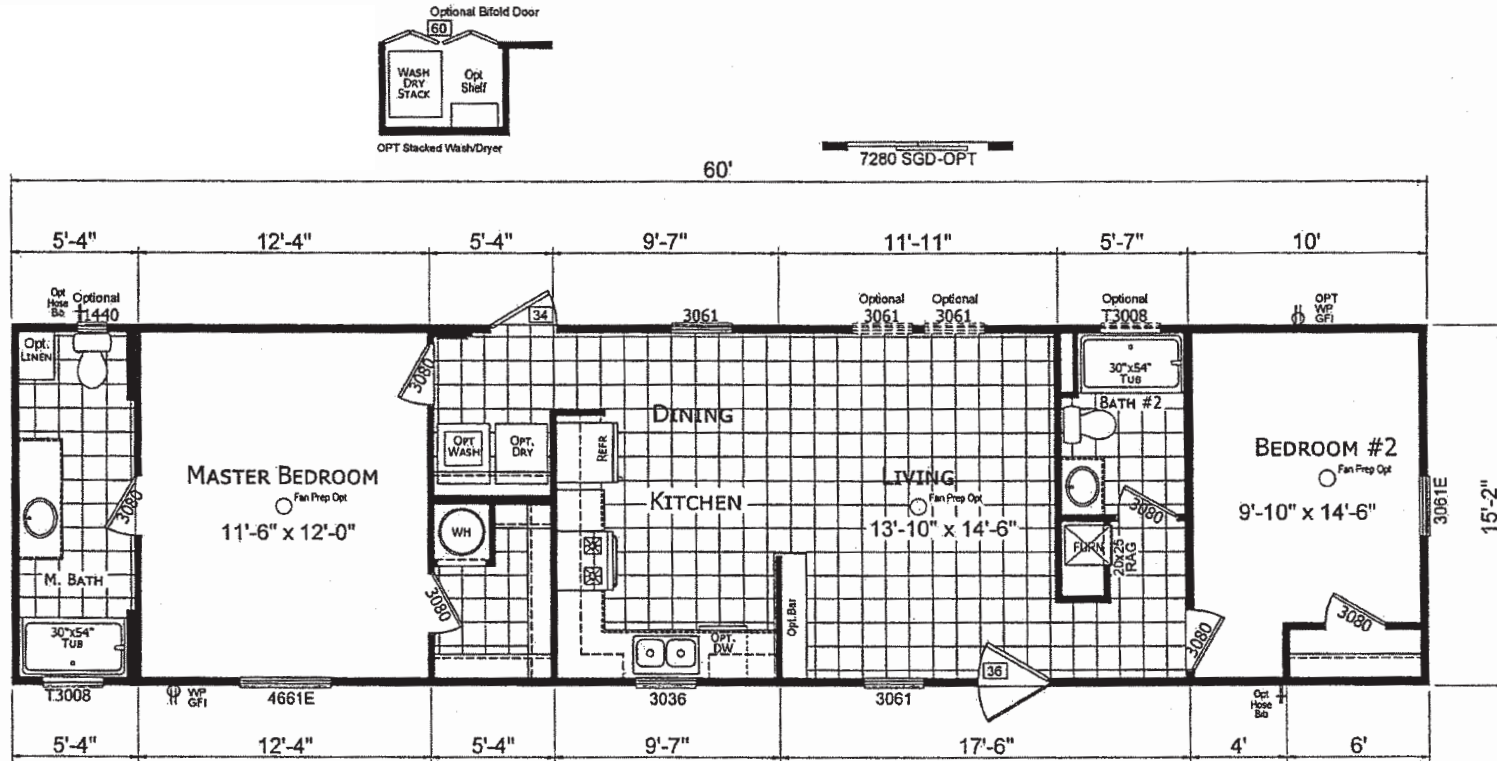

# Factory Expo

"Factory Direct Pricing" HOME CENTERS

2 Bedroom, 2 Bath  
Approx. 849 Sq. Ft.

Last Updated: 12/12/18

Factory Expo Home Centers  
1823 SE SR 100  
Lake City, Florida 32025

For Detailed Directions See Map On Our Website