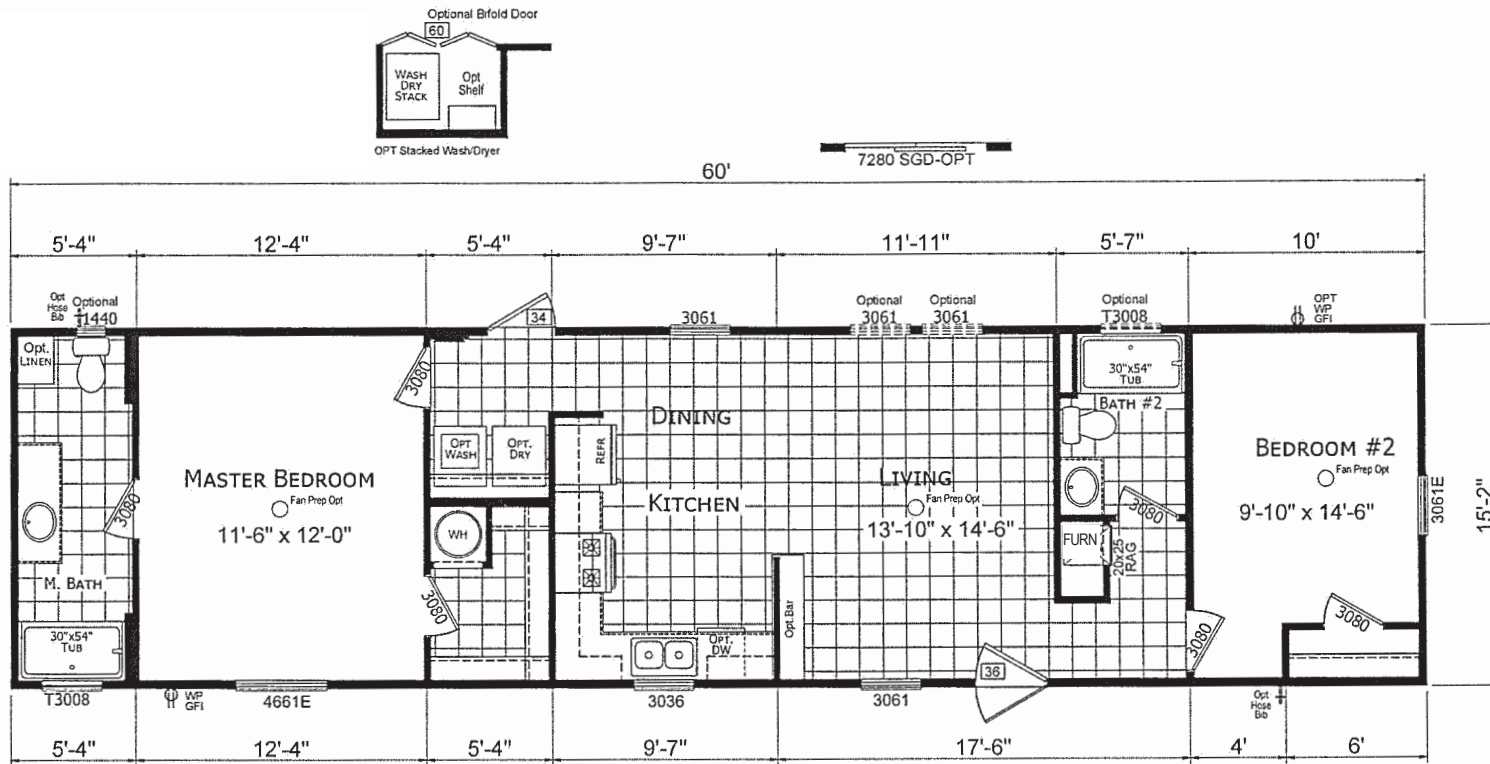

Bayport

Trinity Series  REDMAN HOMES

Factory Expo

"Factory Direct Pricing" HOME CENTERS

2 Bedroom, 2 Bath
Approx. 910 Sq. Ft.

Last Updated: 1-7-19

For Detailed Directions See Map On Our Website

7280 SGD-OPT
Optional SGD Replacing Window & Door