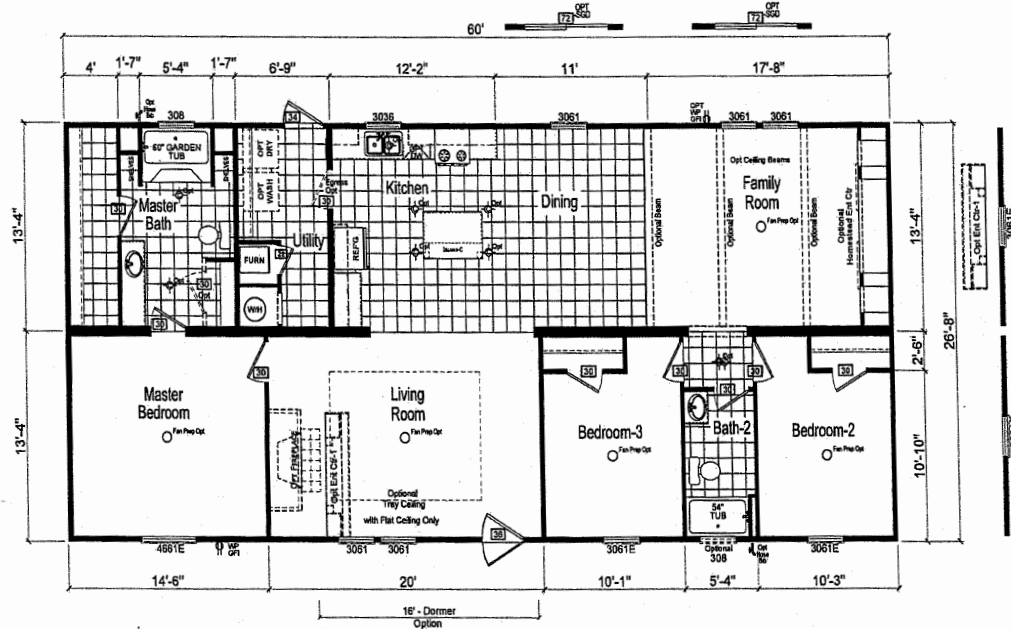

I authorize Factory Expo Home Centers to build my house, per this plan.

X _____

Customer Signature/Date

1-800-290-1064

www.FactoryHomeSale.com

1-800-290-1064

www.FactoryHomeSale.com

Important: Due to our policy of constant improvement, all information in our brochures may vary from actual home. The right is reserved to make changes at any time, without notice or obligation, in colors, materials, specifications, processes, and models. All dimensions and square footage calculations are nominal and approximate figures. Please check with your sales person for specific and current information.