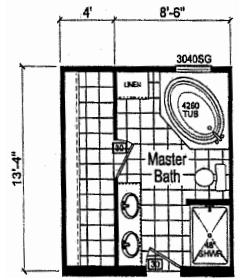

# Factory Expo

"Factory Direct Value" HOME CENTERS

3 Bedroom, 2 Baths  
Approx. 1,600 Sq. Ft.

Last Updated: 12-27-18

OPT. GLAMOUR BATH-1

OPT. GLAMOUR BATH-2

OPT. GLAMOUR BATH-3

Clg Duct - No Furn

OPT. BAYPOINT KITCHEN

OPT. BEDROOM-4

I authorize Factory Expo Home Centers to build my house, per this plan.

X \_\_\_\_\_

Customer Signature/Date

1-800-290-1064

www.FactoryHomeSale.com

1-800-290-1064