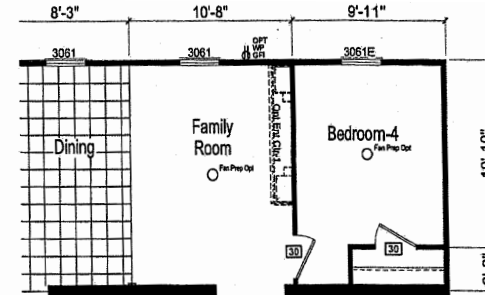

OPT. BEDROOM-4