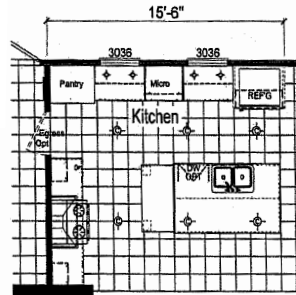

# Factory Expo

"Factory Direct Value" HOME CENTERS

3 Bedroom, 2 Baths  
Approx. 1,600 Sq. Ft.

Last Updated: 12-27-18

OPT. GLAMOUR BATH-1

OPT. GLAMOUR BATH-2

OPT. GLAMOUR BATH-3

Clg Duct - No Furn

OPT. BAYPOINT KITCHEN

OPT. BEDROOM-4

I authorize Factory Expo Home Centers to build my house, per this plan.

X \_\_\_\_\_

Customer Signature/Date

1-800-290-1064

www.FactoryHomeSale.com

1-800-290-1064