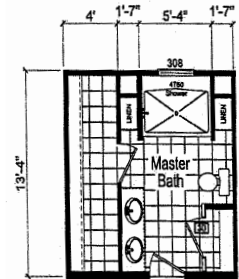

# Factory Expo

"Factory Direct Value" HOME CENTERS

3 Bedroom, 2 Baths  
Approx. 1,600 Sq. Ft.

Last Updated: 12-27-18

OPT. GLAMOUR BATH-1

OPT. GLAMOUR BATH-2

OPT. GLAMOUR BATH-3

Clg Duct - No Furn

OPT. BAYPOINT KITCHEN

OPT. BEDROOM-4

I authorize Factory Expo Home Centers to build my house, per this plan.

X \_\_\_\_\_

Customer Signature/Date

1-800-290-1064

www.FactoryHomeSale.com

1-800-290-1064