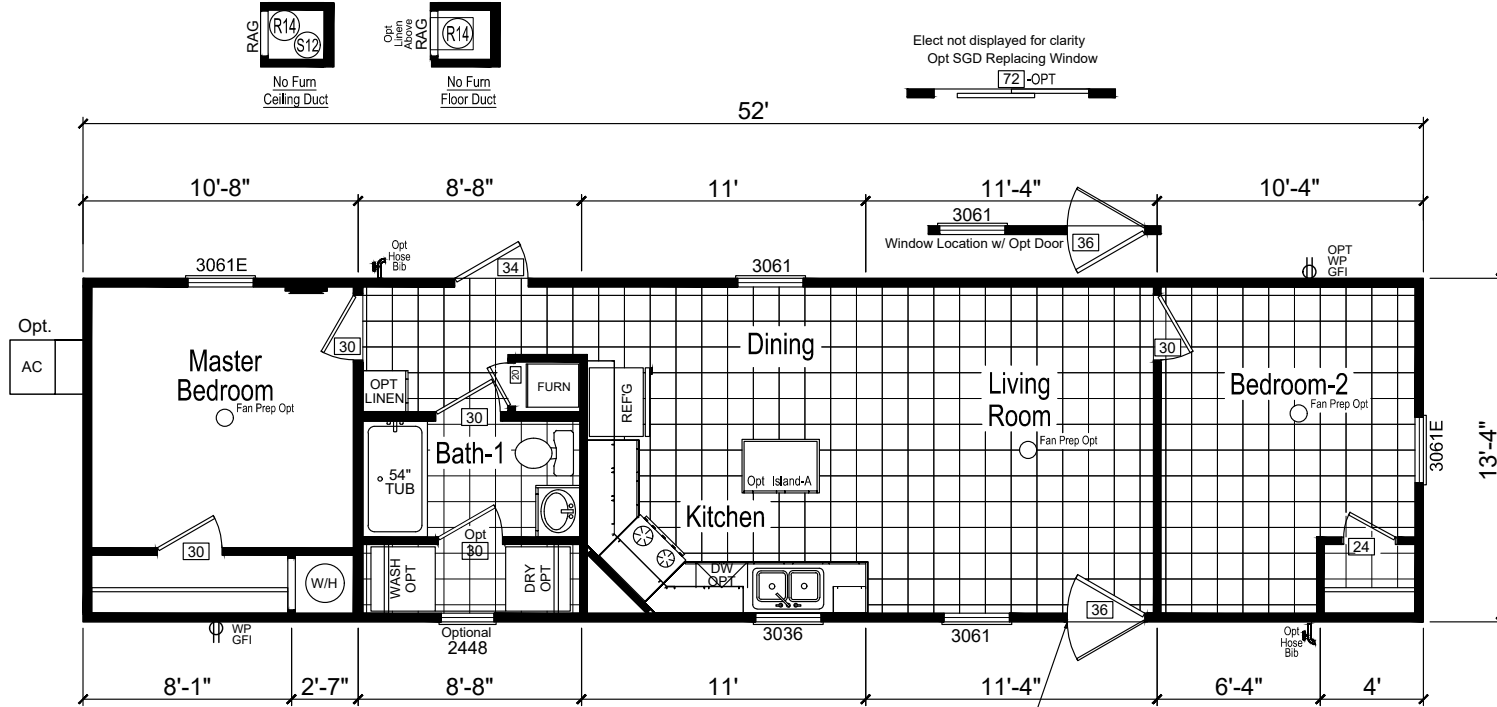

Lowery

Trinity Series REDMAN HOMES

Factory Expo

"Factory Direct Pricing" HOME CENTERS

2 Bedroom, 1 Bath
Approx. 694 Sq. Ft.

Last Updated: 8-27-20

For Detailed Directions See Map On Our Website

I authorize Factory Expo Home Centers to build my house, per this plan.

X _____
Customer Signature/Date

1-800-290-1064 www.FactoryHomeSale.com 1-800-290-1064 www.FactoryHomeSale.com

Important: Due to our policy of constant improvement, all information in our brochures may vary from actual home. The right is reserved to make changes at any time, without notice or obligation, in colors, materials, specifications, processes, and models. All dimensions and square footage calculations are nominal and approximate figures. Please check with your sales person for specific and current information.