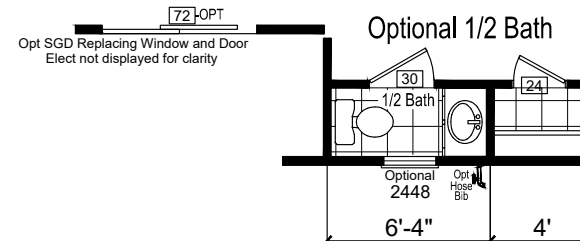

Lowery

Trinity Series REDMAN HOMES

Factory Expo

"Factory Direct Pricing" HOME CENTERS

2 Bedroom, 1 Bath
Approx. 694 Sq. Ft.

Last Updated: 8-27-20

For Detailed Directions See Map On Our Website

I authorize Factory Expo Home Centers to build my house, per this plan.

X _____
Customer Signature/Date

1-800-290-1064 www.FactoryHomeSale.com 1-800-290-1064 www.FactoryHomeSale.com

Important: Due to our policy of constant improvement, all information in our brochures may vary from actual home. The right is reserved to make changes at any time, without notice or obligation, in colors, materials, specifications, processes, and models. All dimensions and square footage calculations are nominal and approximate figures. Please check with your sales person for specific and current information.