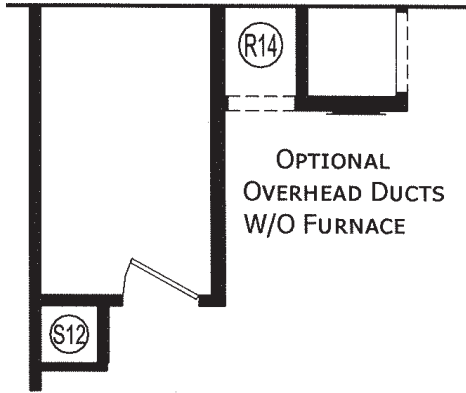

# Micro

Sojourner Series, HUD-PM Code

**1 Bedroom, 1 Bath**  
**Approx. 427 Sq. Ft.**

Last Updated: 6-26-18

\*Special Value Home, Limit 1 per customer

For Detailed Directions See Map On Our Website

I authorize Factory Expo Home Centers to build my house, per this plan.