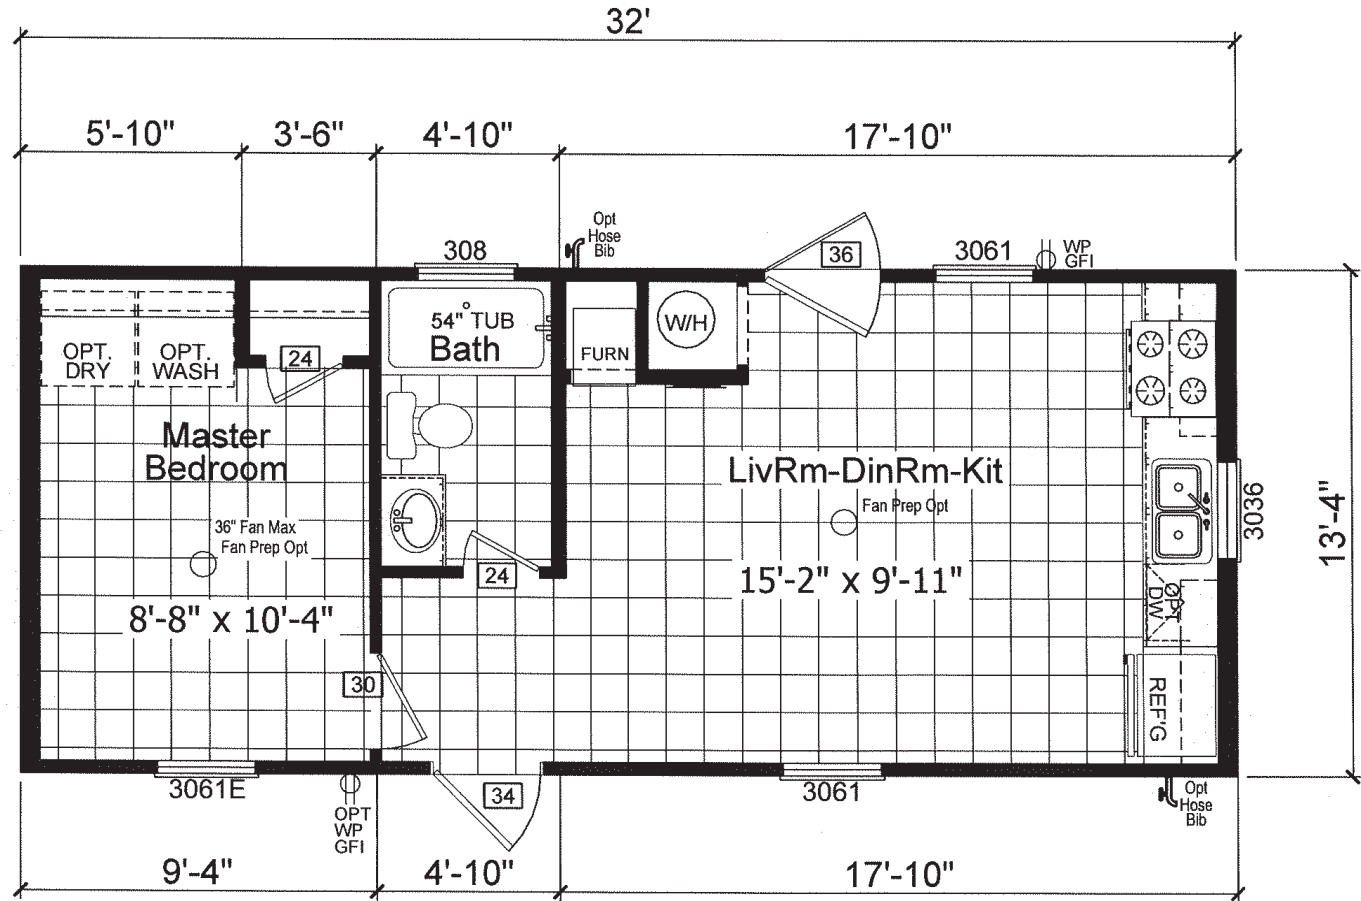

# Micro

Sojourner Series, HUD-PM Code

**1 Bedroom, 1 Bath**  
**Approx. 427 Sq. Ft.**

Last Updated: 6-26-18

\*Special Value Home, Limit 1 per customer

For Detailed Directions See Map On Our Website

I authorize Factory Expo Home Centers to build my house, per this plan.