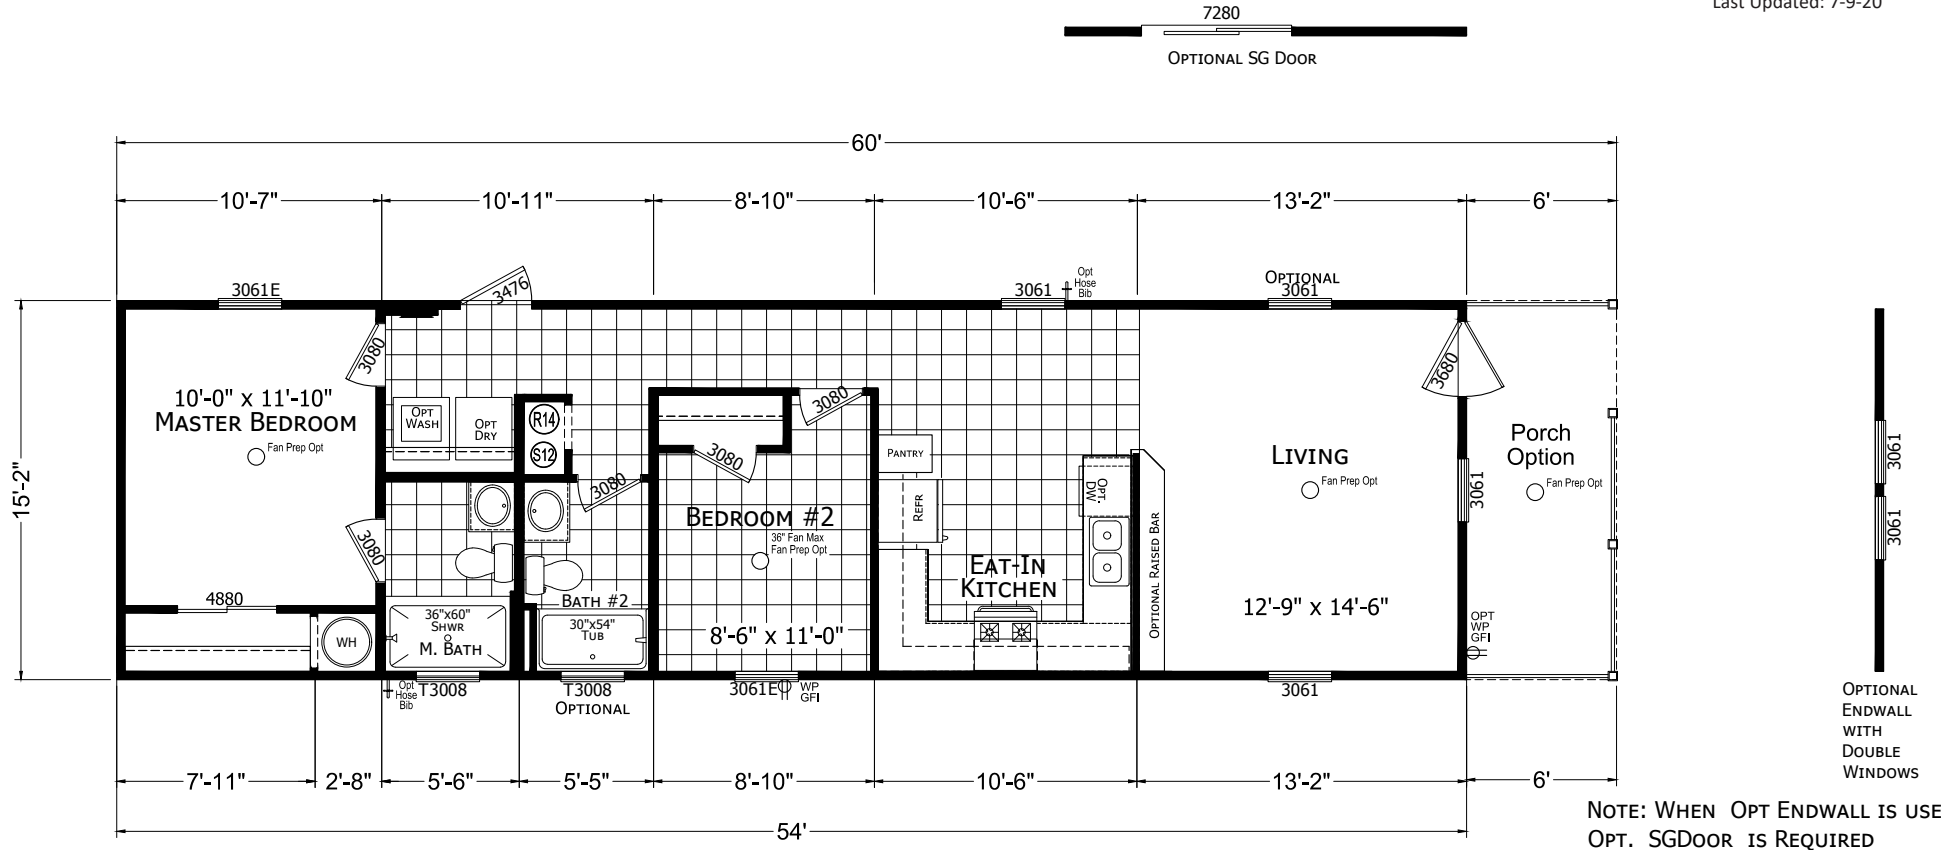

# Factory Expo

"Factory Direct Pricing" HOME CENTERS

2 Bedrooms, 2 Baths  
Approx. 818 Sq. Ft.

Last Updated: 7-9-20

NOTE: WHEN OPT ENDWALL IS USE OPT. SGDOOR IS REQUIRED

Factory Expo Home Centers  
1823 SE SR 100  
Lake City, Florida 32025