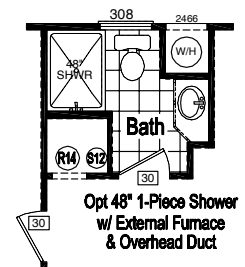

# Factory Expo

"Factory Direct Pricing" HOME CENTERS

**1 Bedroom, 1 Bath**  
**Approx. 545 Sq. Ft.**

Last Updated: 8-28-17

Down Flow Furnace  
with Floor Ducts  
or  
External Furnace with  
Overhead Ducts