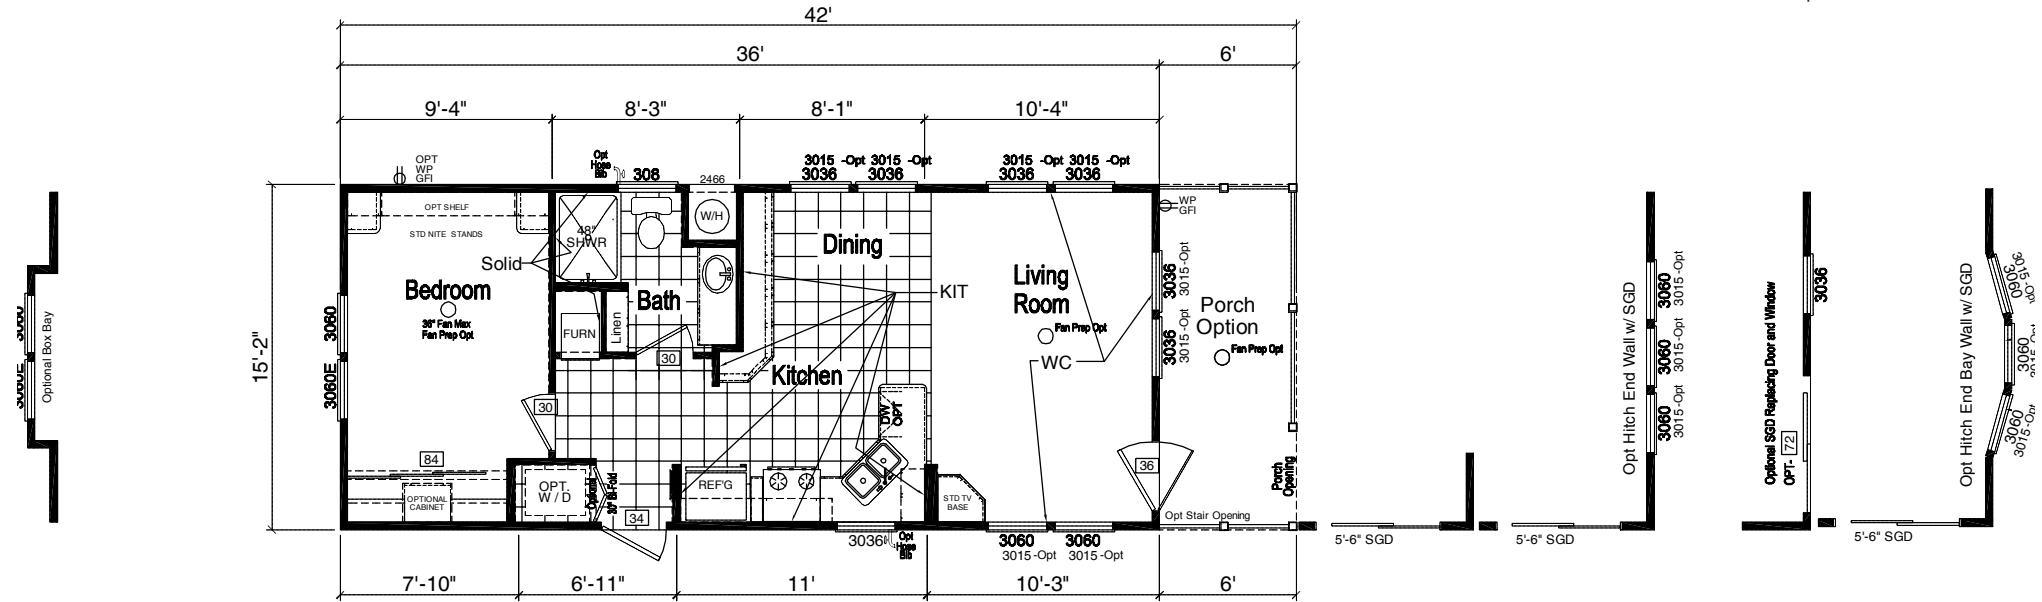

# Gannon

Trinity Series  REDMAN HOMES

# Factory Expo

"Factory Direct Pricing" HOME CENTERS

**1 Bedroom, 1 Bath**  
**Approx. 545 Sq. Ft.**

Last Updated: 8-28-17

Down Flow Furnace  
with Floor Ducts  
or  
External Furnace with  
Overhead Ducts