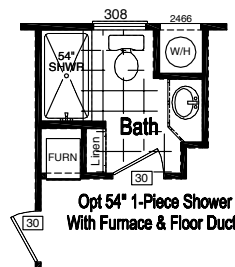

# Factory Expo

"Factory Direct Pricing" HOME CENTERS

**1 Bedroom, 1 Bath**  
**Approx. 545 Sq. Ft.**

Last Updated: 8-28-17

Down Flow Furnace  
with Floor Ducts  
or  
External Furnace with  
Overhead Ducts