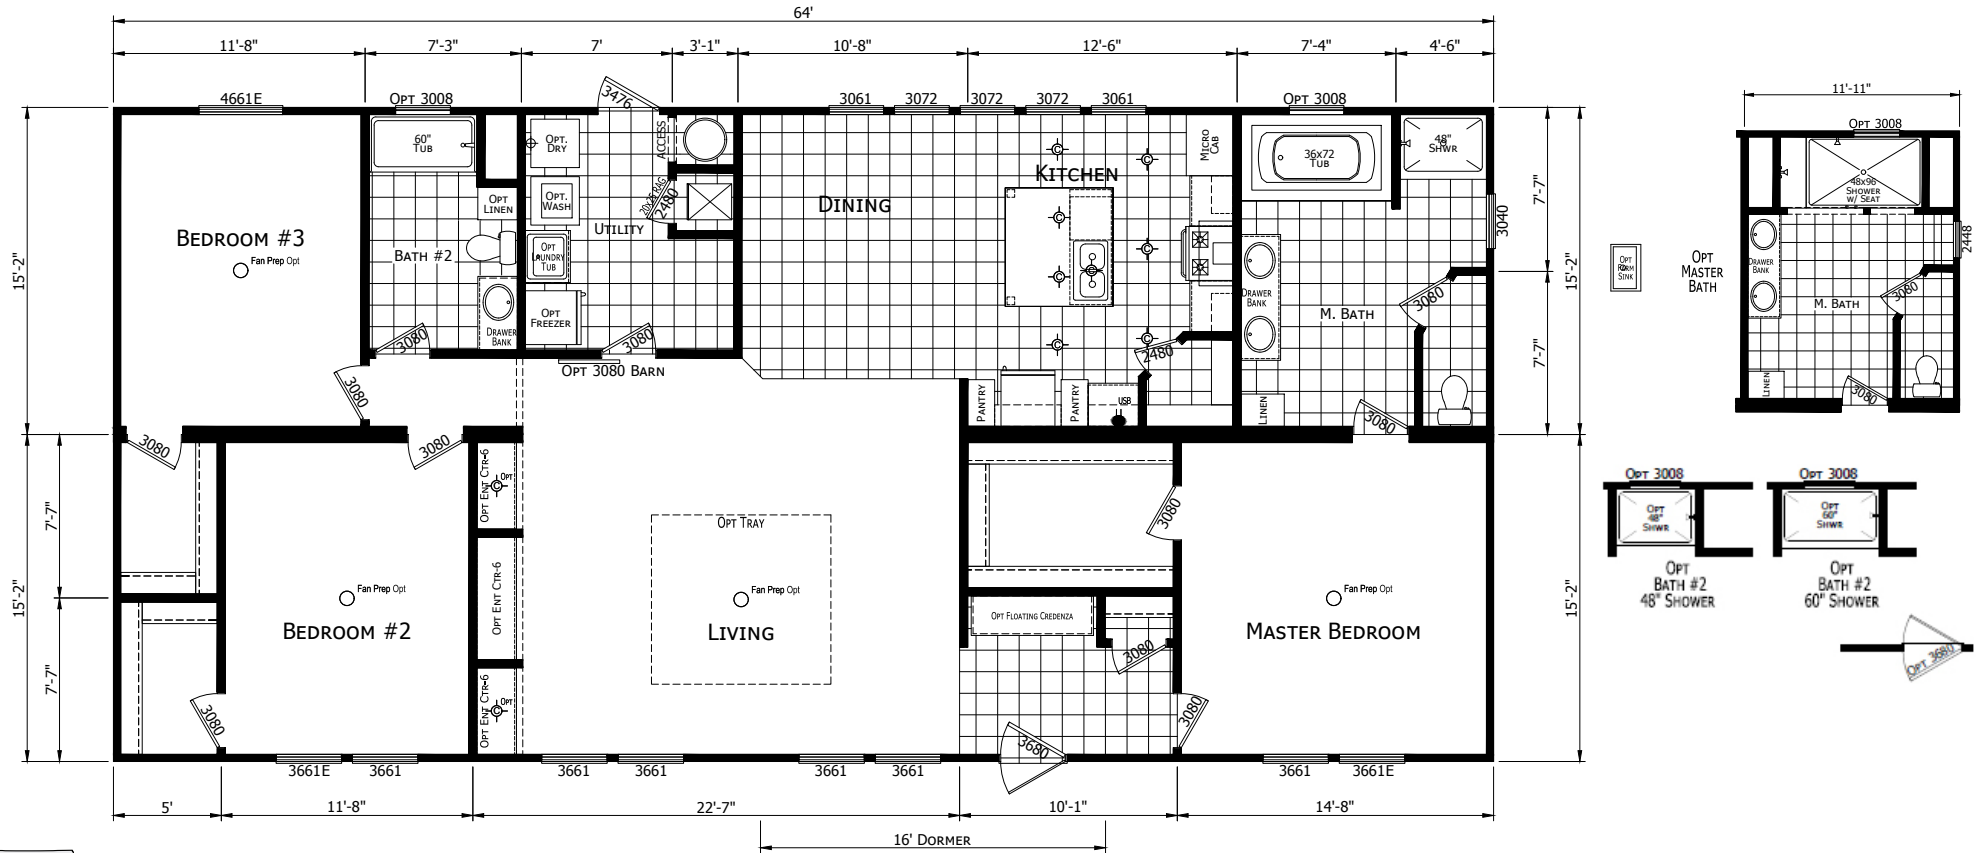

Tocca

Crossings Limited Series

CHAMPION

Factory Expo

"Factory Direct Value" HOME CENTERS

3 Bedroom, 2 Bath
Approx. 1,941 Sq. Ft.

Last Updated: 10-19-17

For Detailed Directions See Map On Our Website