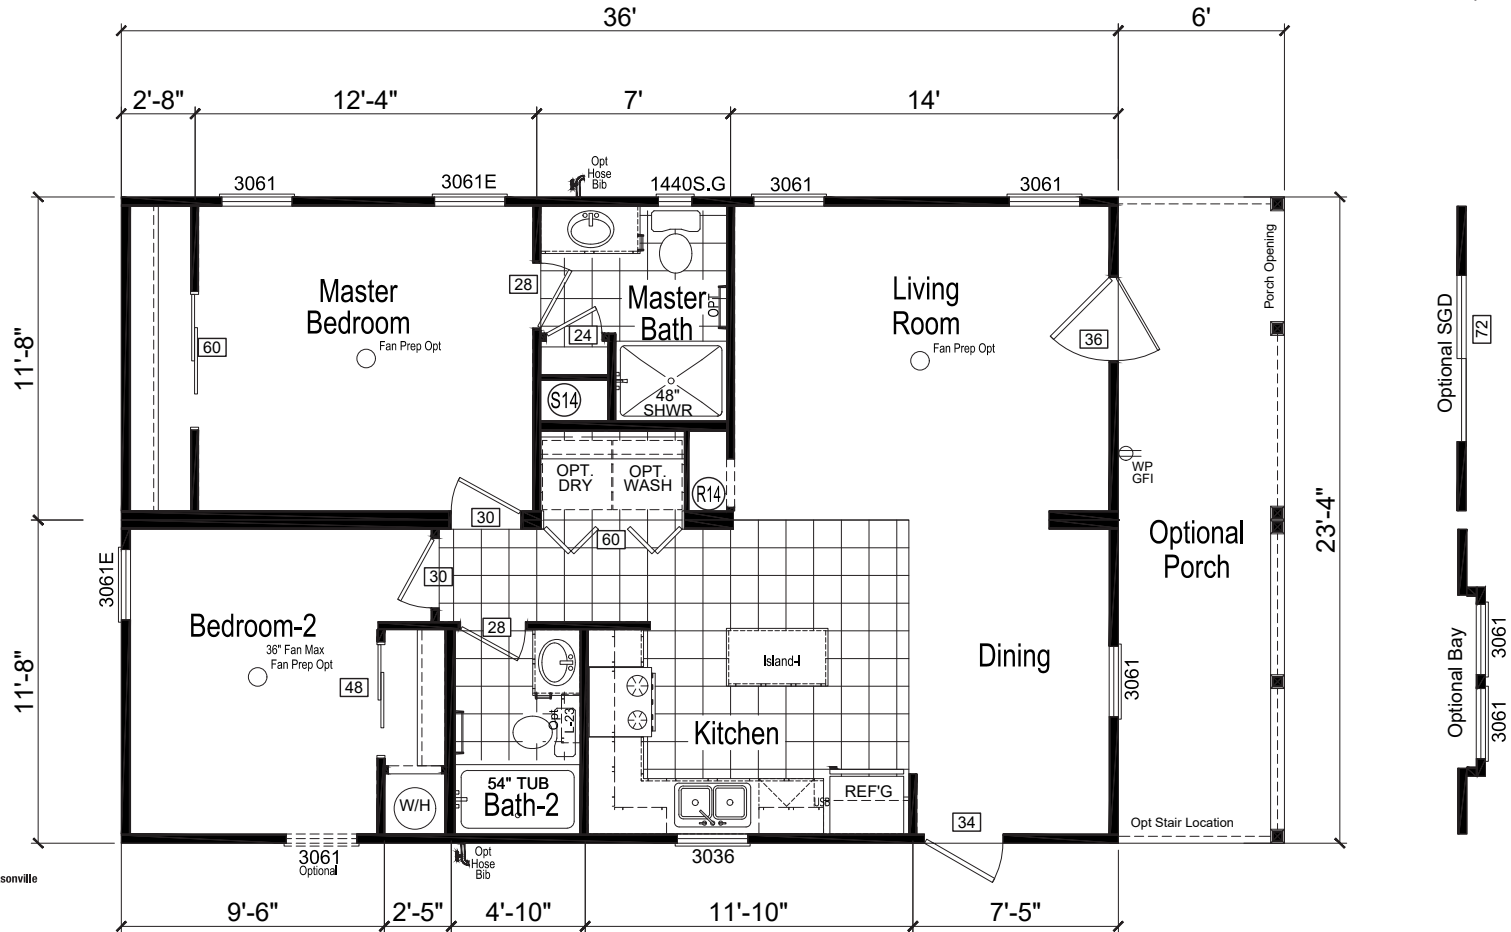

Etowah

Trinity Series  REDMAN HOMES

Factory Expo
"Factory Direct Pricing" HOME CENTERS

2 Bedroom, 2 Bath
Approx. 840 Sq. Ft.

Last Updated: 4-24-18

For Detailed Directions See Map On Our Website

I authorize Factory Expo Home Centers to build my house, per this plan.