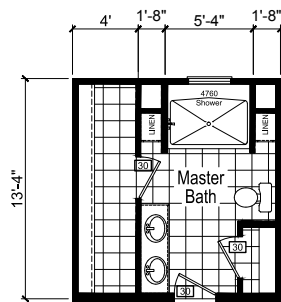

Bell Creek

Riverview Series  REDMAN HOMES

Factory Expo

"Factory Direct Value" HOME CENTERS

3 Bedroom, 2 Bath
Approx. 1,494 Sq. Ft.

Last Updated: 5-3-18

OPT. GLAMOUR BATH-1

OPT. GLAMOUR BATH-2