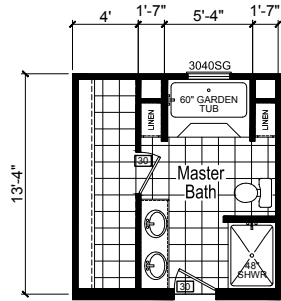

Bell Creek

Riverview Series  REDMAN HOMES

Factory Expo

"Factory Direct Value" HOME CENTERS

3 Bedroom, 2 Bath
Approx. 1,494 Sq. Ft.

Last Updated: 5-3-18

OPT. GLAMOUR BATH-1

OPT. GLAMOUR BATH-2