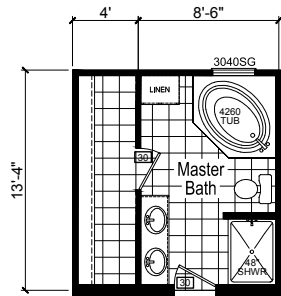

Bell Creek

Riverview Series  REDMAN HOMES

Factory Expo

"Factory Direct Value" HOME CENTERS

3 Bedroom, 2 Bath
Approx. 1,494 Sq. Ft.

Last Updated: 5-3-18

OPT. GLAMOUR BATH-1

OPT. GLAMOUR BATH-2