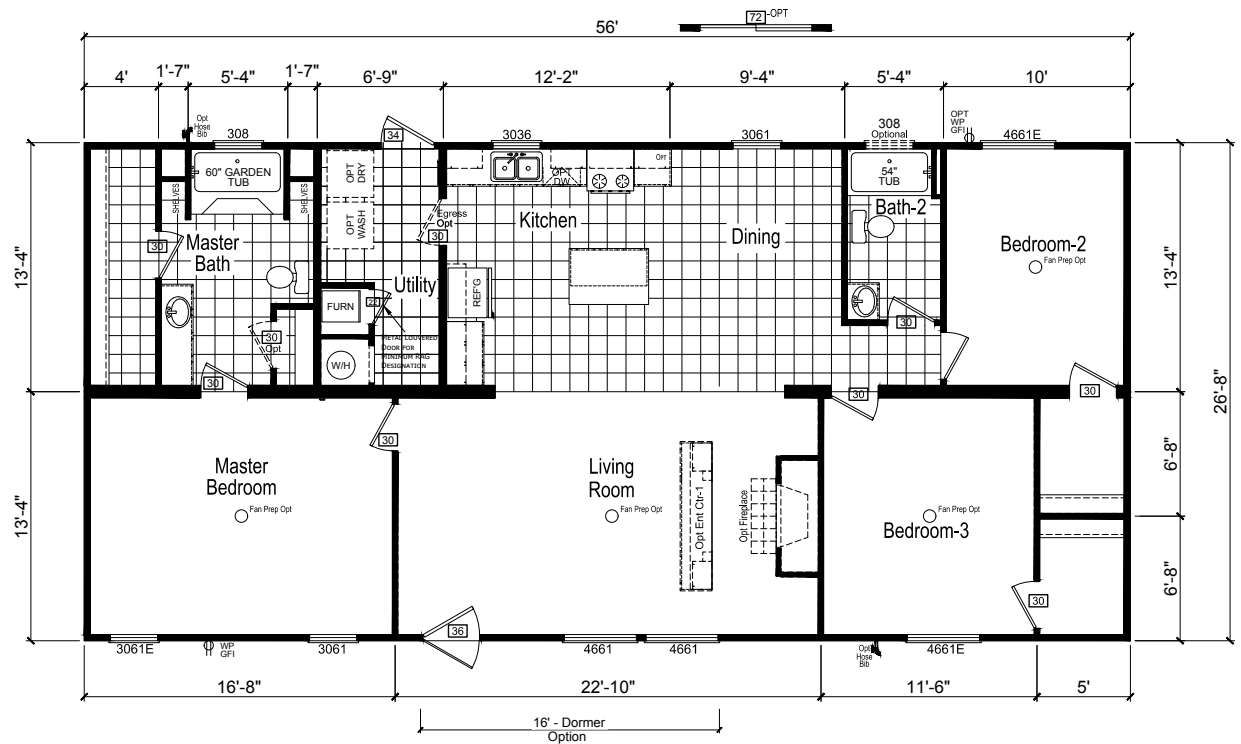

I authorize Factory Expo Home Centers to build my house, per this plan.

X _____

Customer Signature/Date

1-800-290-1064

www.FactoryHomeSale.com

1-800-290-1064

www.FactoryHomeSale.com

Important: Due to our policy of constant improvement, all information in our brochures may vary from actual home. The right is reserved to make changes at any time, without notice or obligation, in colors, materials, specifications, processes, and models. All dimensions and square footage calculations are nominal and approximate figures. Please check with your sales person for specific and current information.