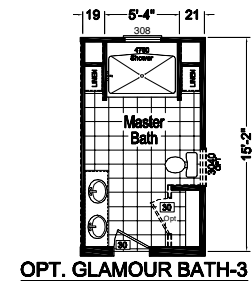

# Factory Expo

"Factory Direct Value" HOME CENTERS

4 Bedroom, 2 Bath  
Approx. 2,062 Sq. Ft.

Last Updated: 8-1-18

Factory Expo Home Centers  
1823 SE SR 100  
Lake City, Florida 32025

For Detailed Directions See Map On Our Website