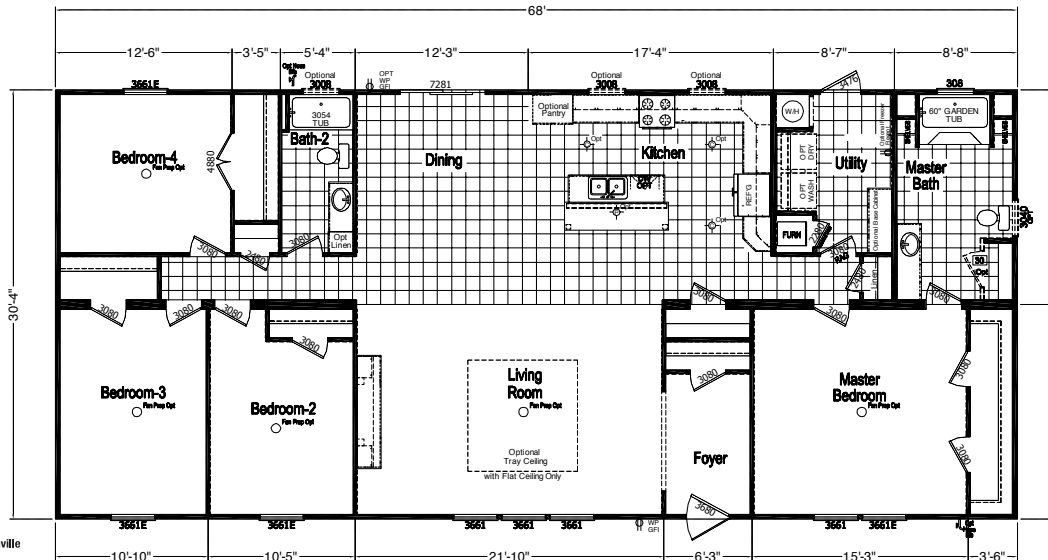

# Factory Expo

"Factory Direct Value" HOME CENTERS

4 Bedroom, 2 Bath  
Approx. 2,062 Sq. Ft.

Last Updated: 8-1-18

Factory Expo Home Centers  
1823 SE SR 100  
Lake City, Florida 32025

For Detailed Directions See Map On Our Website