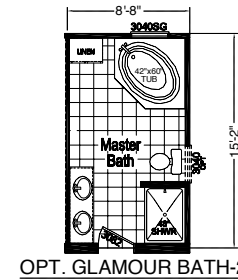

# Factory Expo

"Factory Direct Value" HOME CENTERS

4 Bedroom, 2 Bath  
Approx. 2,062 Sq. Ft.

Last Updated: 8-1-18

Factory Expo Home Centers  
1823 SE SR 100  
Lake City, Florida 32025

For Detailed Directions See Map On Our Website