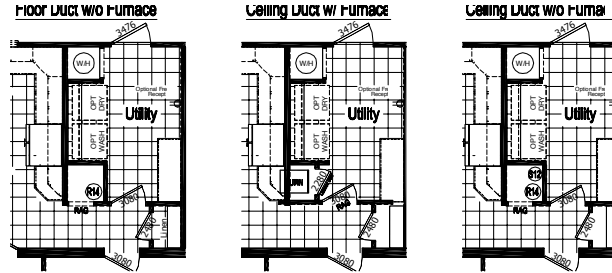

# Factory Expo

"Factory Direct Value" HOME CENTERS

4 Bedroom, 2 Bath  
Approx. 2,062 Sq. Ft.

Last Updated: 8-1-18

Factory Expo Home Centers  
1823 SE SR 100  
Lake City, Florida 32025

For Detailed Directions See Map On Our Website