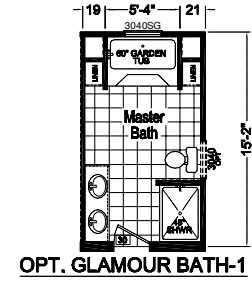

# Factory Expo

"Factory Direct Value" HOME CENTERS

4 Bedroom, 2 Bath  
Approx. 2,062 Sq. Ft.

Last Updated: 8-1-18

Factory Expo Home Centers  
1823 SE SR 100  
Lake City, Florida 32025

For Detailed Directions See Map On Our Website