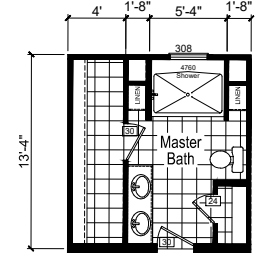

# Factory Expo

"Factory Direct Pricing" HOME CENTERS

3 Bedrooms, 2 Baths  
Approx. 1,494 Sq. Ft.

Last Updated: 7-9-20

Opt. Glamour Bath-2

Opt. Glamour Bath-3

I authorize Factory Expo Home Centers to build my house, per this plan.