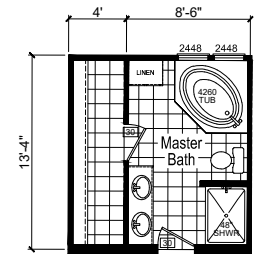

# Factory Expo

"Factory Direct Pricing" HOME CENTERS

3 Bedrooms, 2 Baths  
Approx. 1,494 Sq. Ft.

Last Updated: 7-9-20

Opt. Glamour Bath-2

Opt. Glamour Bath-3

I authorize Factory Expo Home Centers to build my house, per this plan.