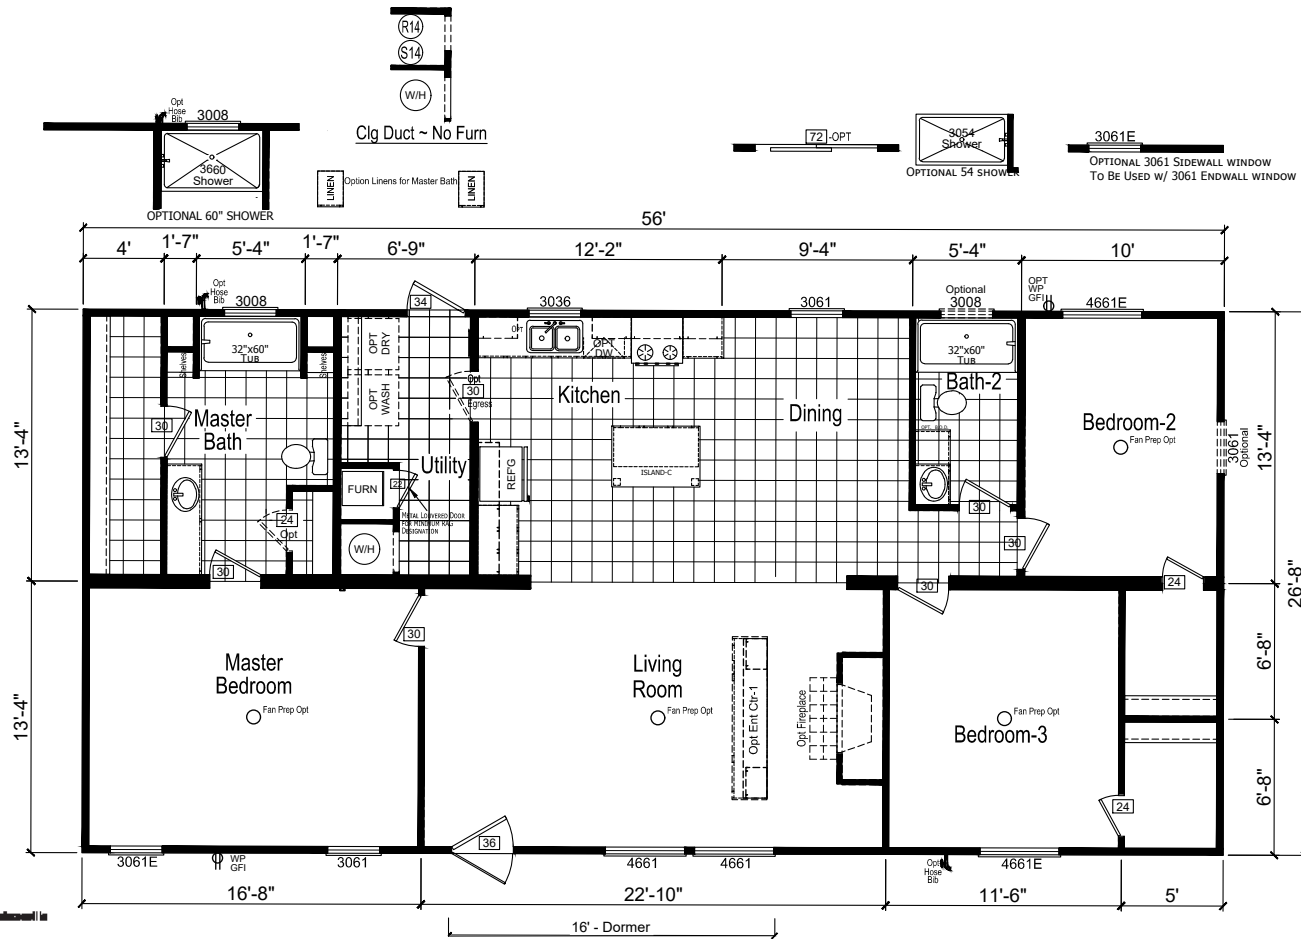

# Bell Creek

Riverview Series  REDMAN HOMES

# Factory Expo

"Factory Direct Pricing" HOME CENTERS

3 Bedrooms, 2 Baths  
Approx. 1,494 Sq. Ft.

Last Updated: 7-9-20

Opt. Glamour Bath-2

Opt. Glamour Bath-3

I authorize Factory Expo Home Centers to build my house, per this plan.