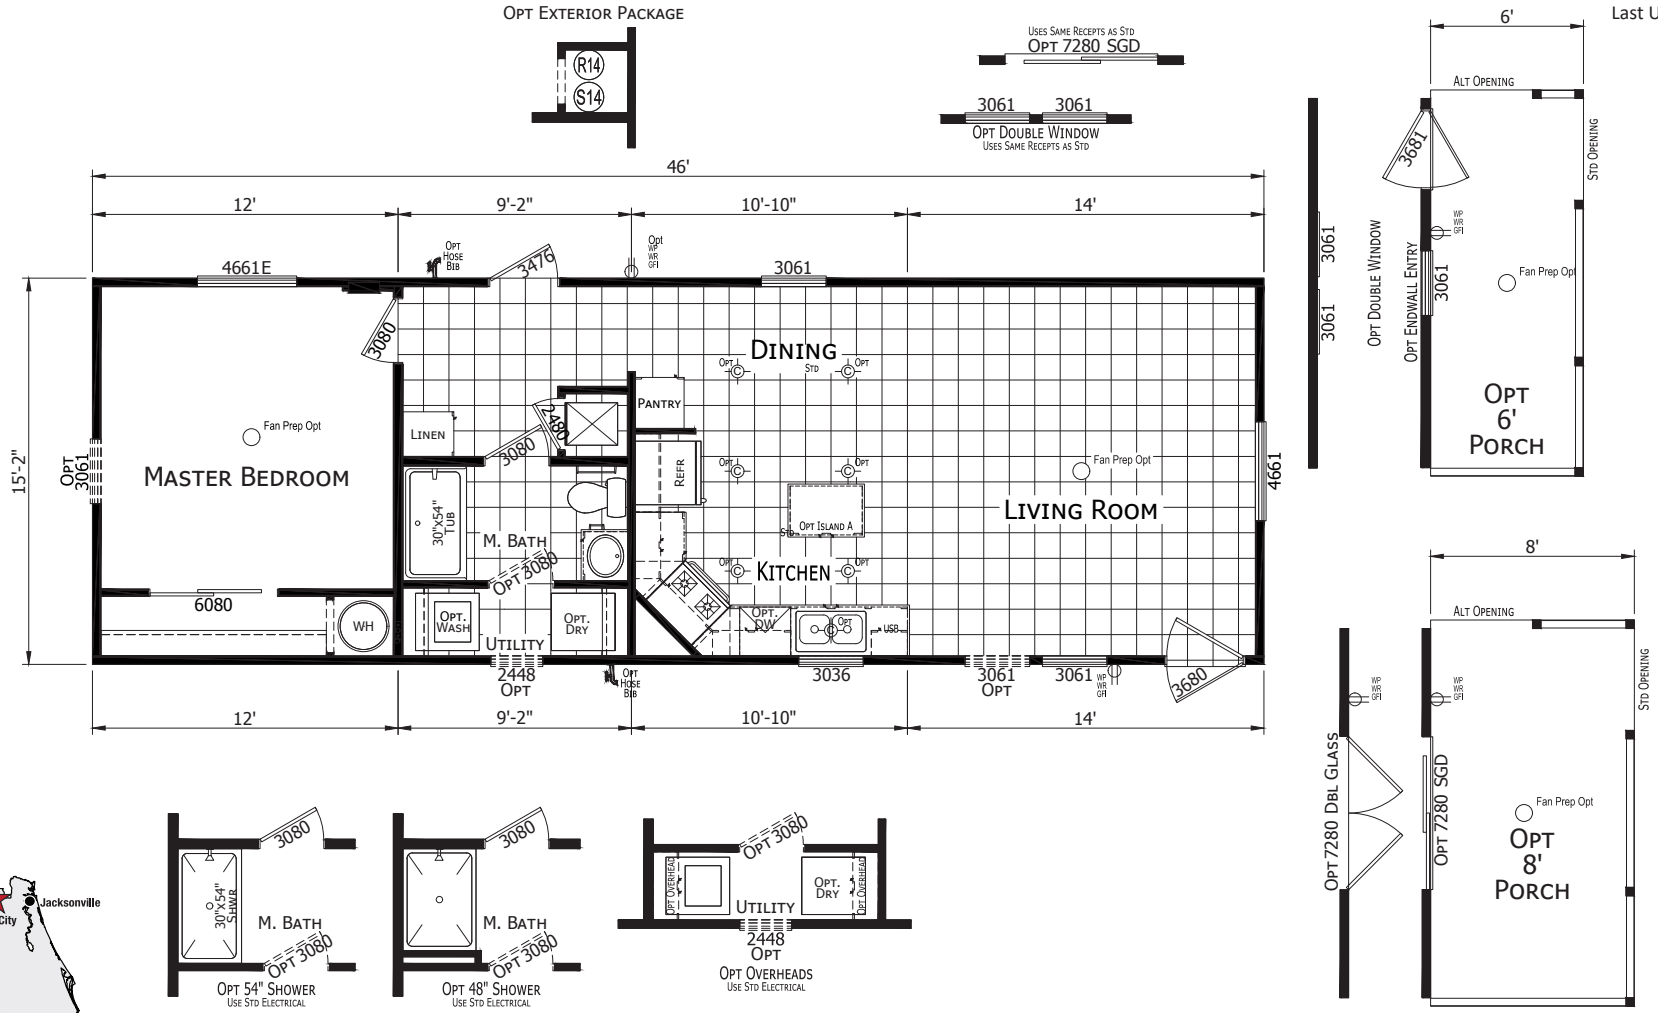

Diablo

Trinity Series  REDMAN HOMES

Factory Expo

"Factory Direct Pricing" HOME CENTERS

1 Bedroom, 1 Bath
Approx. 698 Sq. Ft.

Last Updated: 4-25-19

Factory Expo Home Centers
1823 SE SR 100
Lake City, Florida 32025