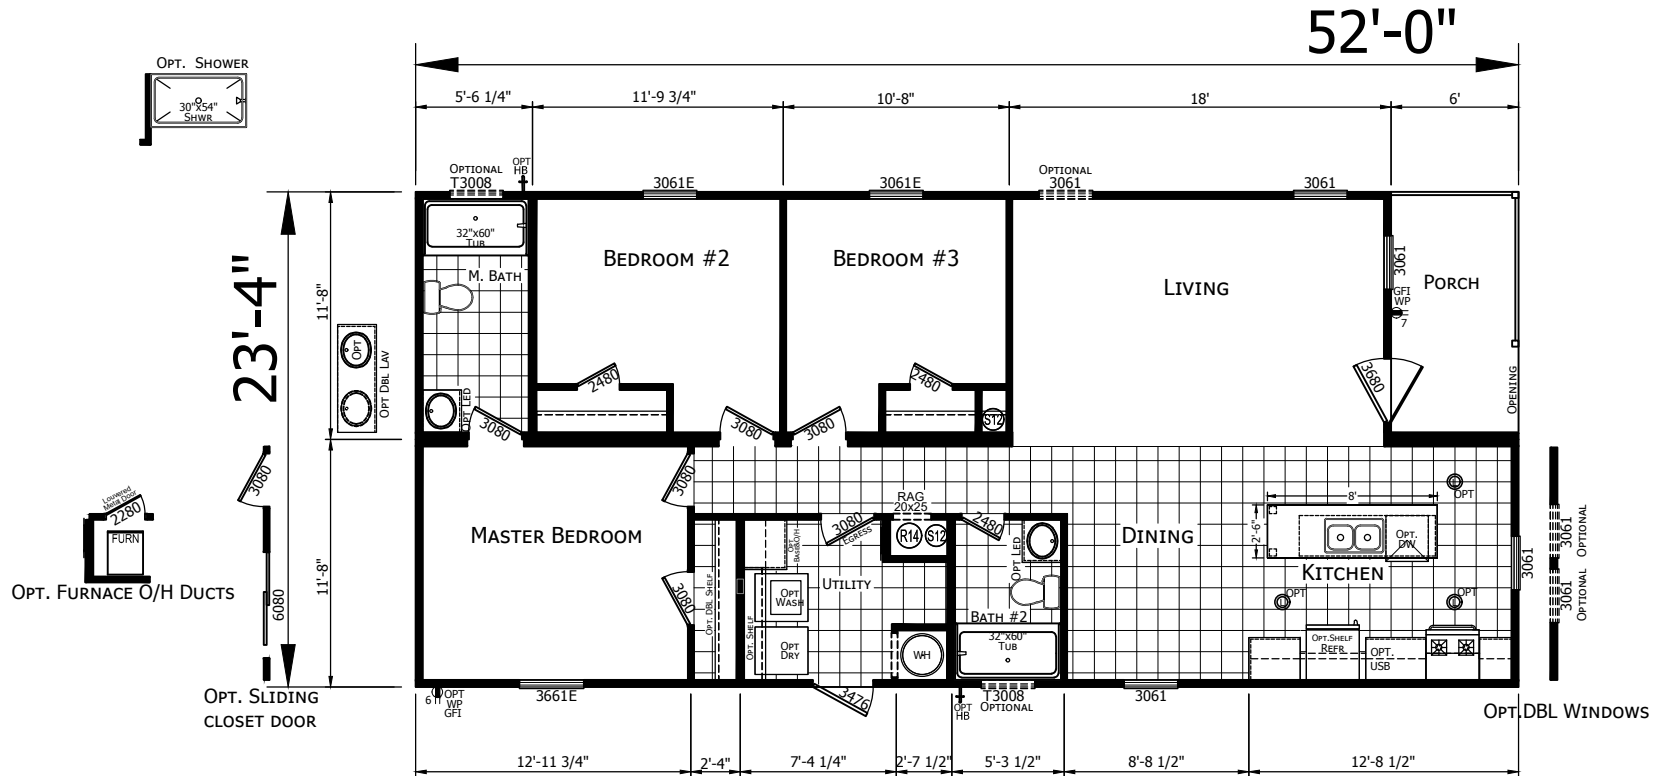

# Factory Expo

"Factory Direct Value" HOME CENTERS

3 Bedrooms, 2 Baths  
Approx. 1,213 Sq. Ft.

Last Updated: 4-3-20