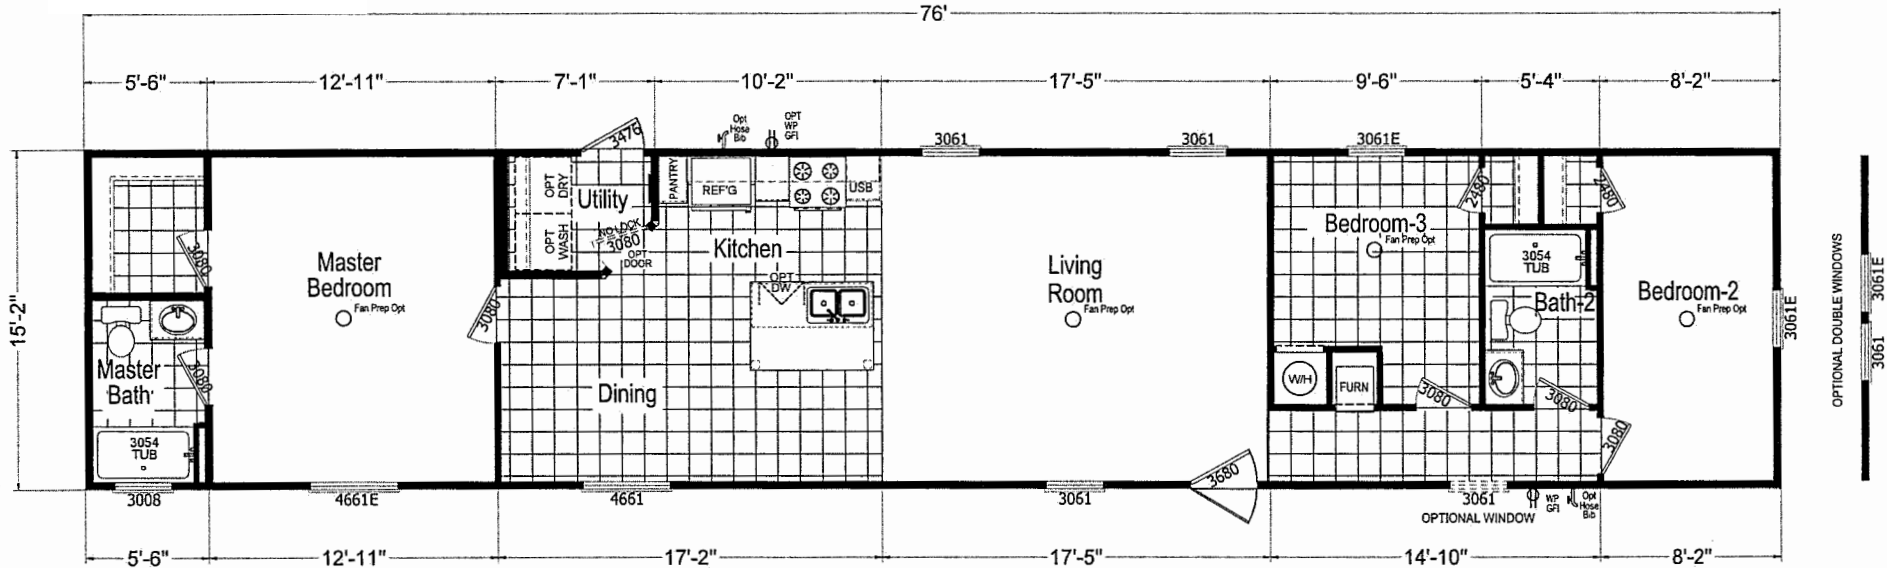

Wilma

Forest Manor Series

Factory Expo

"Factory Direct Pricing" HOME CENTERS

3 Bedrooms, 2 Baths
Approx. 1,152 Sq. Ft.

Last Updated: 5-4-20

I authorize Factory Expo Home Centers to build my house, per this plan.