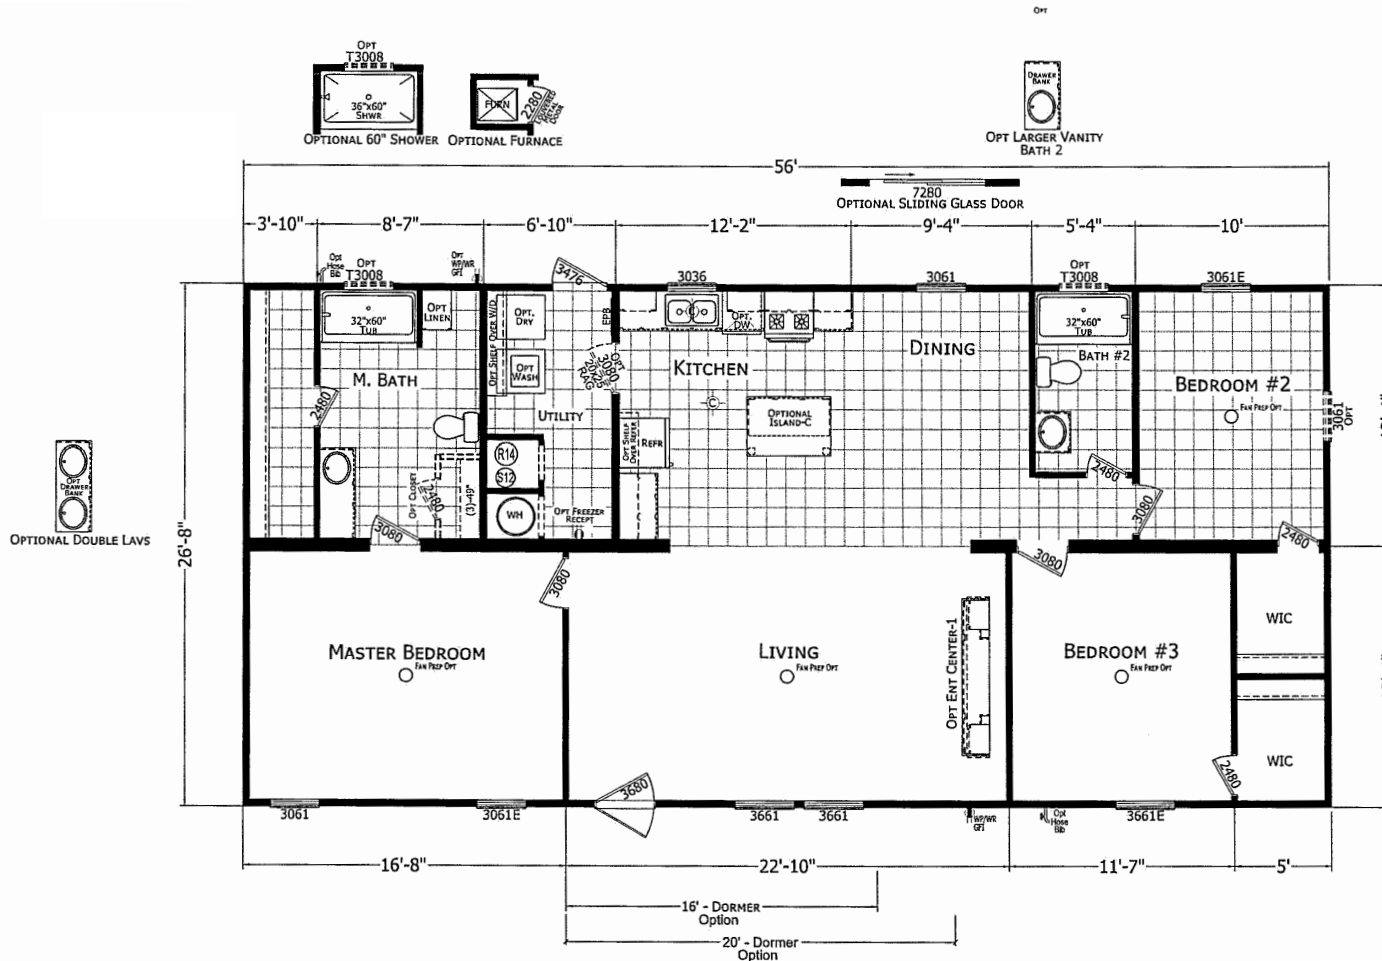

Camelford

Forest Manor Series

Factory Expo

"Factory Direct Pricing" HOME CENTERS

3 Bedrooms, 2 Baths
Approx. 1,493 Sq. Ft.

Last Updated: 6-24-20

I authorize Factory Expo Home Centers to build my house, per this plan.