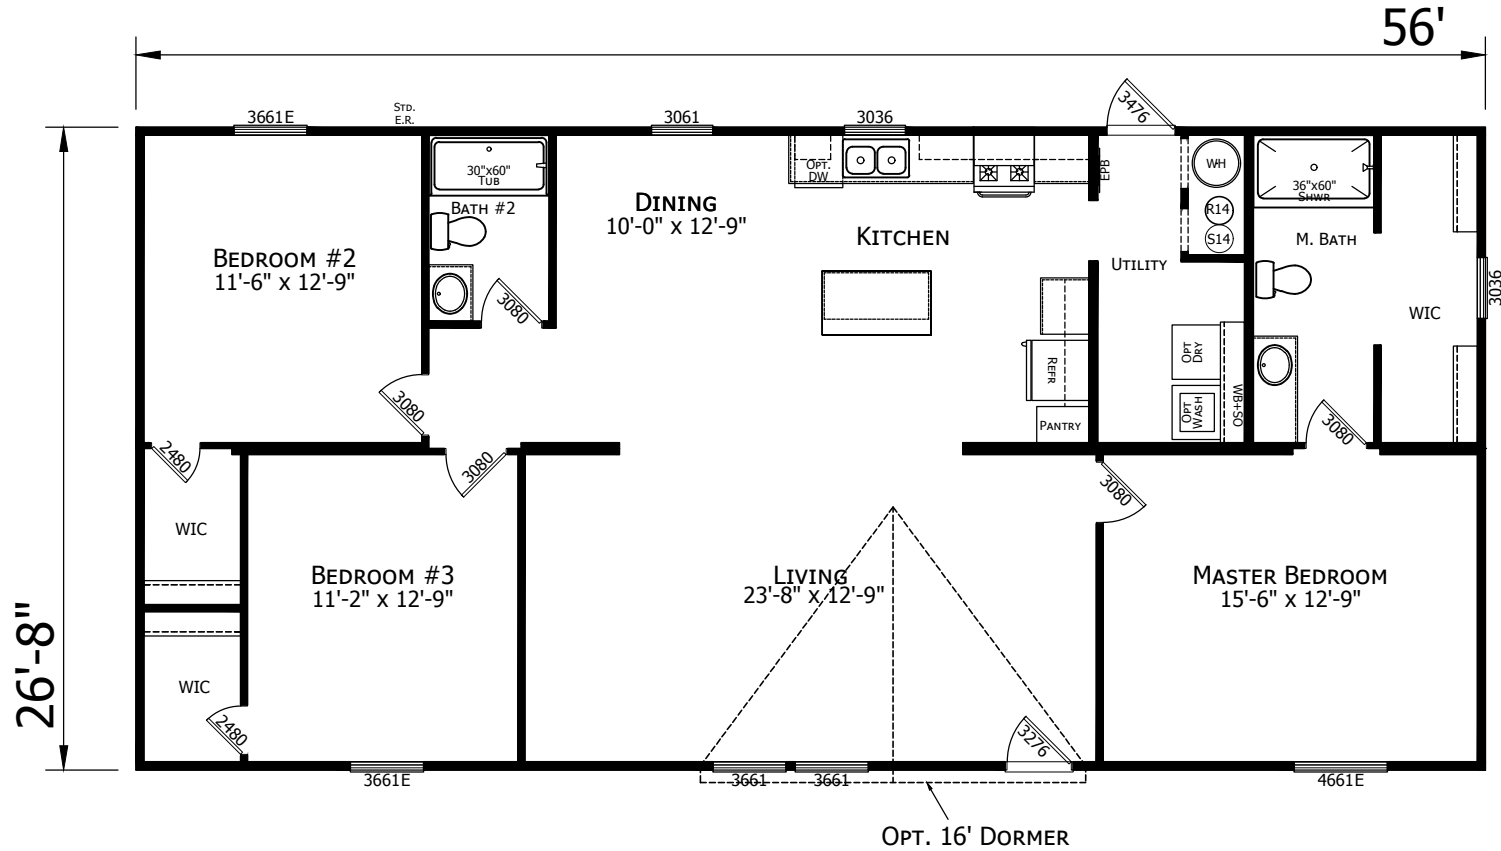

Burnett

Prime Series

1,493 SQ. FT. (Approximate) 3 Bedrooms, 2 Baths

Last Updated: 1-27-21

FACTORY EXPO HOME CENTERS
 1915A SE SR100
 Lake City, Florida 32025

FactoryHomeSale.com | 1-800-965-3052

IMPORTANT: Alta Cima Corp reserves the right to modify, cancel or substitute products or features of this event at any time without prior notice or obligation. Pictures and other promotional materials are representative and may depict or contain floor plans, square footages, elevations, options, upgrades, extra design features, decorations, floor coverings, specialty light fixtures, custom paint and wall coverings, window treatments, landscaping, sound and alarm systems, furnishings, appliances, and other designer/decorator features and amenities that are not included as part of the home and/or may not be available at all locations. Home, pricing and community information is subject to change, and homes to prior sale, at any time without notice or obligation. ©2021 Alta Cima Corp. All rights reserved.