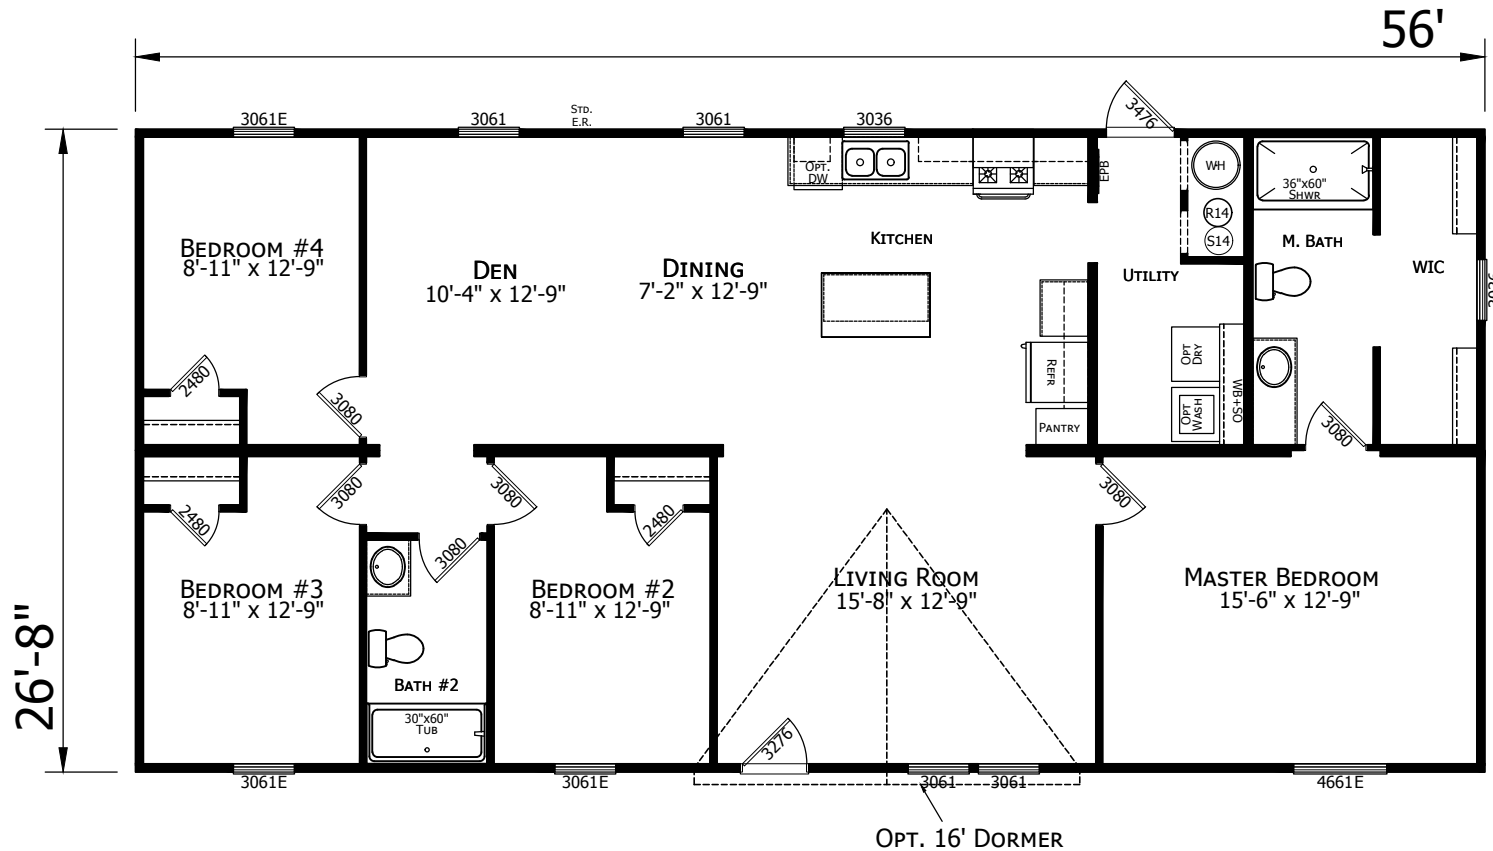

Plumosa

Prime Series

1,493 SQ. FT. (Approximate) 4 Bedrooms, 2 Baths

Last Updated: 1-27-21

FACTORY EXPO HOME CENTERS
1915A SE SR100
Lake City, Florida 32025

FactoryHomeSale.com | 1-800-965-3052

IMPORTANT: Alta Cima Corp reserves the right to modify, cancel or substitute products or features of this event at any time without prior notice or obligation. Pictures and other promotional materials are representative and may depict or contain floor plans, square footages, elevations, options, upgrades, extra design features, decorations, floor coverings, specialty light fixtures, custom paint and wall coverings, window treatments, landscaping, sound and alarm systems, furnishings, appliances, and other designer/decorator features and amenities that are not included as part of the home and/or may not be available at all locations. Home, pricing and community information is subject to change, and homes to prior sale, at any time without notice or obligation. ©2021 Alta Cima Corp. All rights reserved.