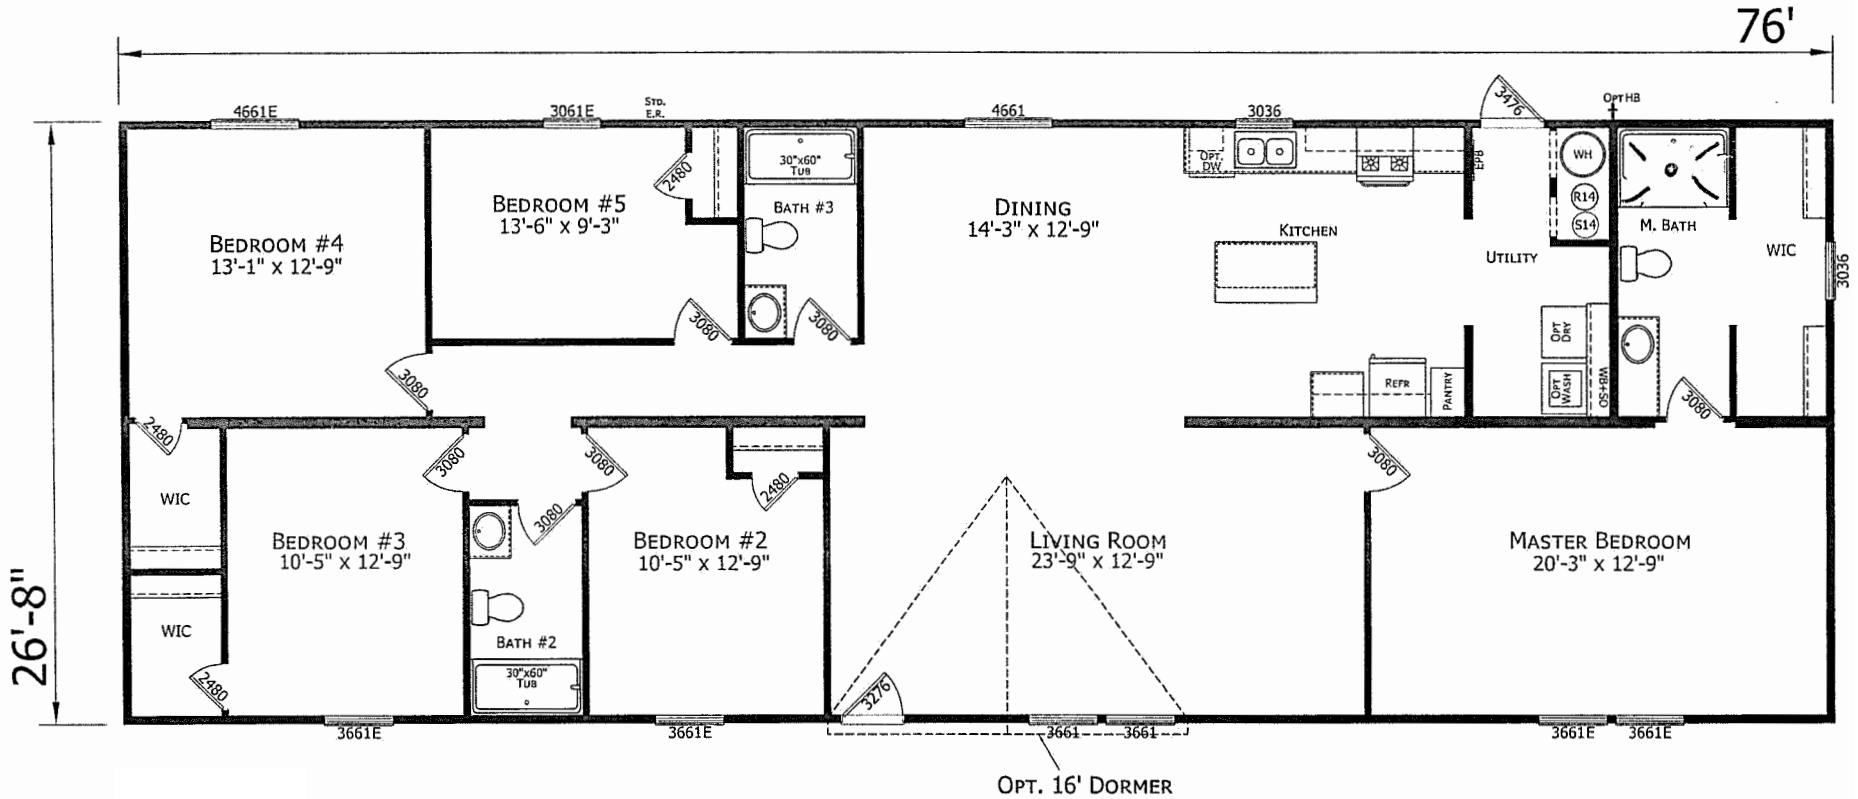

Raiford

Prime Series CHAMPION

Factory Expo

"Factory Direct Pricing" HOME CENTERS

5 Bedrooms, 3 Baths
Approx. 2,027 Sq. Ft.

Last Updated: 7-9-20

I authorize Factory Expo Home Centers to build my house, per this plan.