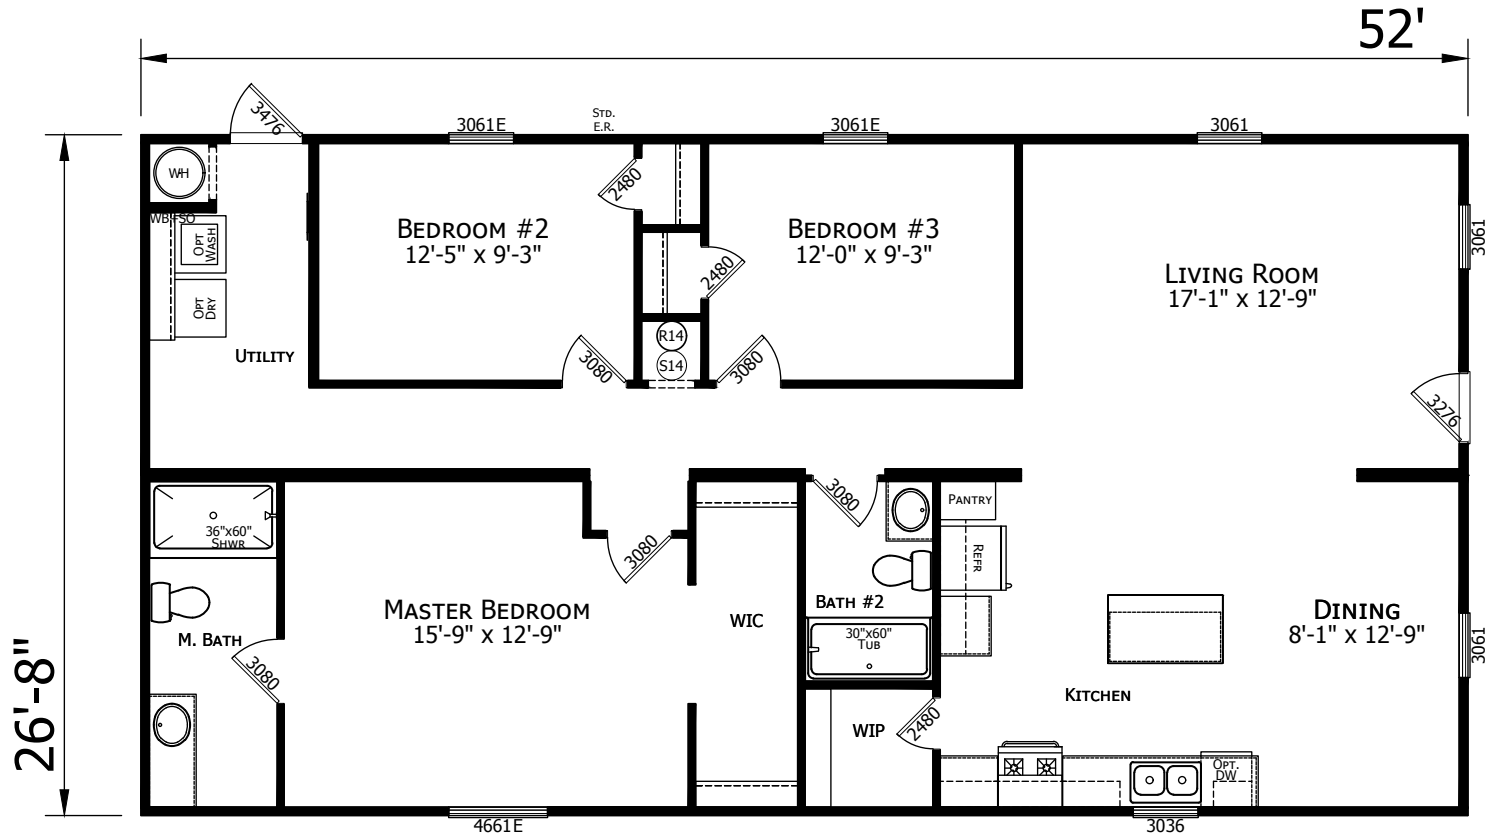

# Whitten

Prime Series

1,387 SQ. FT. (Approximate) 3 Bedrooms, 2 Baths

Last Updated: 1-27-21

**FACTORY EXPO HOME CENTERS**  
 1915A SE SR100  
 Lake City, Florida 32025

**FactoryHomeSale.com | 1-800-965-3052**