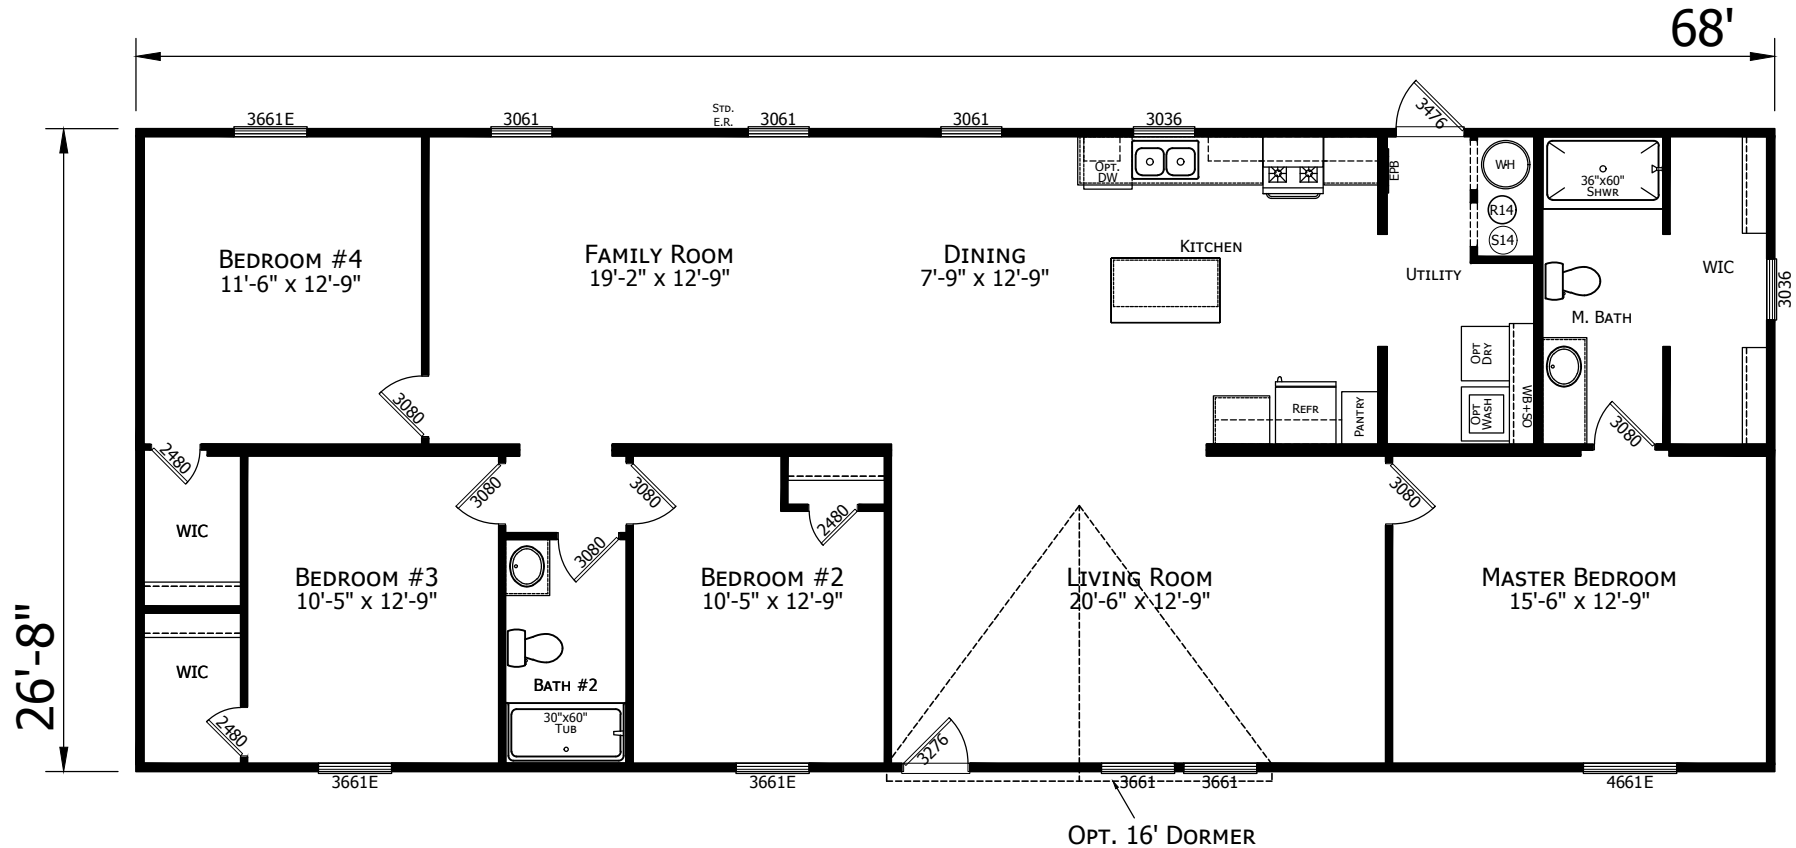

Woolwine

Prime Series

1,813 SQ. FT. (Approximate) 4 Bedrooms, 2 Baths

Last Updated: 1-27-21

FACTORY EXPO HOME CENTERS
1915A SE SR100
Lake City, Florida 32025

FactoryHomeSale.com | 1-800-965-3052

IMPORTANT: Alta Cima Corp reserves the right to modify, cancel or substitute products or features of this event at any time without prior notice or obligation. Pictures and other promotional materials are representative and may depict or contain floor plans, square footages, elevations, options, upgrades, extra design features, decorations, floor coverings, specialty light fixtures, custom paint and wall coverings, window treatments, landscaping, sound and alarm systems, furnishings, appliances, and other designer/decorator features and amenities that are not included as part of the home and/or may not be available at all locations. Home, pricing and community information is subject to change, and homes to prior sale, at any time without notice or obligation. ©2021 Alta Cima Corp. All rights reserved.